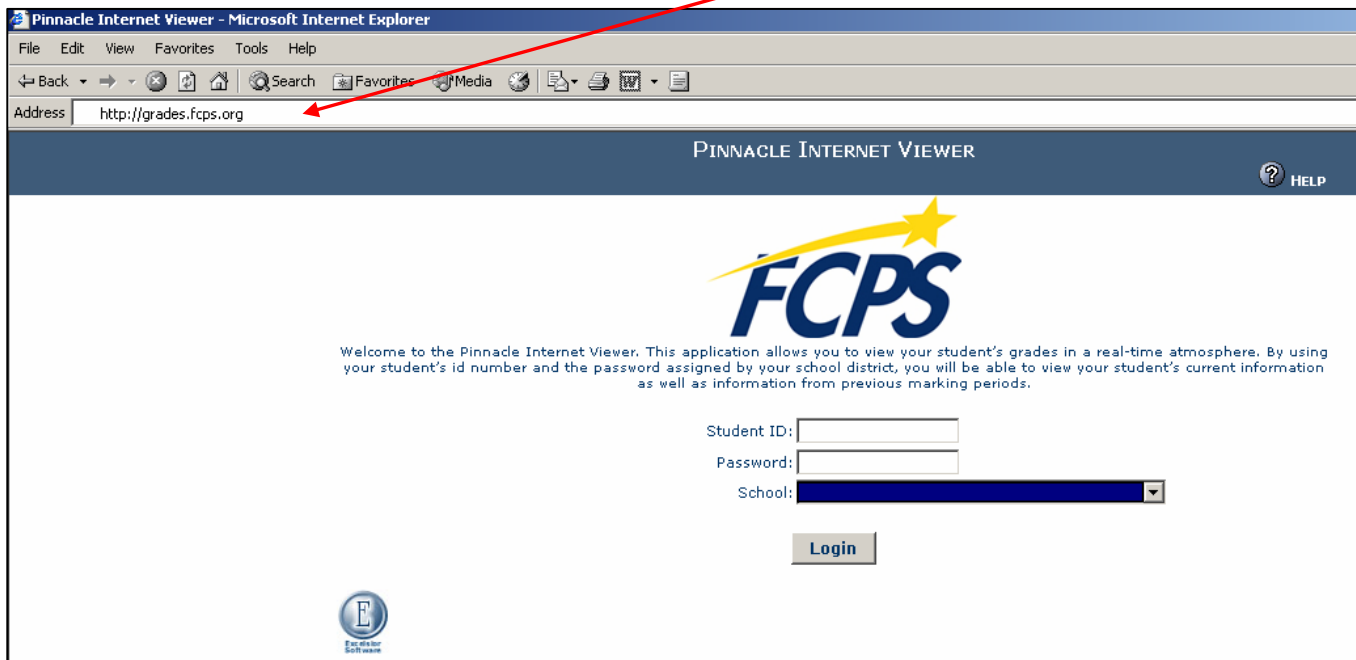

# Pinnacle Internet Viewer

Connect to the Internet. At the address line enter: [grades.fcps.org](http://grades.fcps.org)

You will be prompted for a Student ID and Password. Your child's school will provide this information. Click on the down arrow and choose your child's school from the list. Click Login.